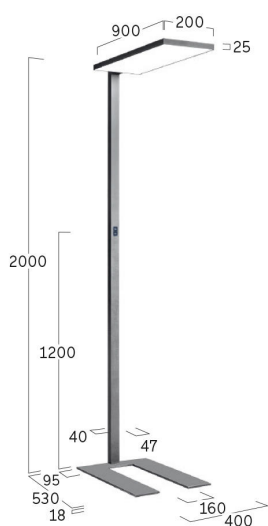

## Cubic-F1

Free standing luminaire - Direct/indirect light distribution

Article code: CF1AWX-835H-L900-U-A

Illustrations may only be similar and serve as an orientation.

Cubic-F1. LED. Free standing luminaire. Luminaire head with 25mm minimalist overall height. Luminaire body made of high-quality aluminum profile. Surface finish Snow White. Direct/indirect light distribution. Colour temperature: 3500K (Neutral White). Colour Rendering Index (CRI): >80. Microprismatic screen for uniform illumination and reduced luminance in office areas. UGR<=19. Dimmable. LxWxH (luminaire head, rectangular/Stand). L=900mm. W=200mm. H=

2000/25mm. High-power current. 16000lm. 114W. 20,1kg. Binning initial <= MacAdam 3. U-formed floor base matching luminaire`s outer surface colour. Plug Schuko CEE 7/7 (Type E+F). IP20. Protection class I. CE, UKCA marking. IK02. 220-240V. 50-60 Hz. Luminous flux reduction up to 0,4%/1.000 operating hours. Nominal failure rate: 0,2%/1.000 operating hours. L80B10 (tq 25°C) = 50.000h. 5 years warranty. Manufacturer: Lightnet GmbH, ISO 9001:2015 certificated

## Cubic-F1

Free standing luminaire - Direct/indirect light distribution

Article code: CF1AWX-835H-L900-U-A

Customer / Project: \_\_\_\_\_

Note: \_\_\_\_\_

Productname	Cubic-F1
Lamp	LED
Installation Type	Free standing luminaire
Surface finish	Snow White
Light characteristics	Direct/indirect light distribution
Colour temperature	3500K
Colour Rendering Index (CRI)	CRI>80
Optical system	Microprismatic screen
Control	Separately dimmable
Length L/Diameter D (mm)	L=900mm
Width W (mm)	W=200mm
Height H (mm)	H=2000/25mm
Current/Power	High-Power
Luminous Flux	16000lm
Power consumption	114W
Base-Type	U-base
Plug	Schuko CEE 7/7 (E+F)
Degree of protection	IP20
LED lifetime	L80B10 (tq 25°C) = 50.000h
UGR	UGR<=19
Photometric code	8 35 / 3 3 9
Indoor/Outdoor	Indoor: ta [ambient] max. 25°C
Weight (kg)	20,1kg