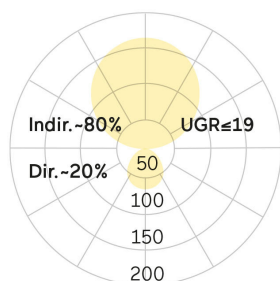

## Cubic-F1

Free standing luminaire - Direct/indirect light distribution

Article code: CF1AWX-835H-L900-U-A

Illustrations may only be similar and serve as an orientation.

Cubic-F1. LED. Free standing luminaire. Luminaire head with 25mm minimalist overall height. Luminaire body made of high-quality aluminum profile. Surface finish Snow White. Direct/indirect light distribution. Colour temperature: 3500K (Neutral White). Colour Rendering Index (CRI): >80. Microprismatic screen for uniform illumination and reduced luminance in office areas. UGR<=19. Dimmable. LxWxH (luminaire head, rectangular/Stand). L=900mm. W=200mm. H=

2000/25mm. High-power current. 16000lm. 114W. 20,1kg. Binning initial <= MacAdam 3. U-formed floor base matching luminaire`s outer surface colour. Plug Schuko CEE 7/7 (Type E+F). IP20. Protection class I. CE, UKCA marking. IK02. 220-240V. 50-60 Hz. Luminous flux reduction up to 0,4%/1.000 operating hours. Nominal failure rate: 0,2%/1.000 operating hours. L80B10 (tq 25°C) = 50.000h. 5 years warranty. Manufacturer: Lightnet GmbH, ISO 9001:2015 certificated

## Cubic-F1

Free standing luminaire - Direct/indirect light distribution

Article code: CF1AWX-835H-L900-U-A

Customer / Project: \_\_\_\_\_

Note: \_\_\_\_\_

Productname	Cubic-F1
Lamp	LED
Installation Type	Free standing luminaire
Surface finish	Snow White
Light characteristics	Direct/indirect light distribution
Colour temperature	3500K
Colour Rendering Index (CRI)	CRI>80
Optical system	Microprismatic screen
Control	Separately dimmable
Length L/Diameter D (mm)	L=900mm
Width W (mm)	W=200mm
Height H (mm)	H=2000/25mm
Current/Power	High-Power
Luminous Flux	16000lm
Power consumption	114W
Base-Type	U-base
Plug	Schuko CEE 7/7 (E+F)
Degree of protection	IP20
LED lifetime	L80B10 (tq 25°C) = 50.000h
UGR	UGR<=19
Photometric code	8 35 / 3 3 9
Indoor/Outdoor	Indoor: ta [ambient] max. 25°C
Weight (kg)	20,1kg