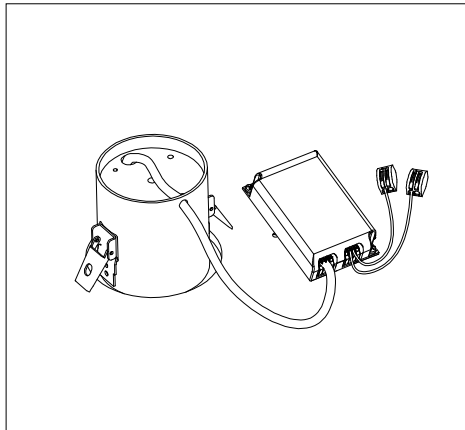

MIDPOINT F7 | RECESSED

1. MONTAGE UND INSTALLATION | MOUNTING AND INSTALLATION:

1. Bei allen Montagearbeiten Handschuhe tragen.
Use gloves when handling the fixture.

2. Montageöffnung.
Mounting cutout.

3.

4.
- min/max stripped wire length: 7mm-10mm
- max power supply cable: 1,5mm²

5. Luminaire not suitable for covering
with thermally insulating material.