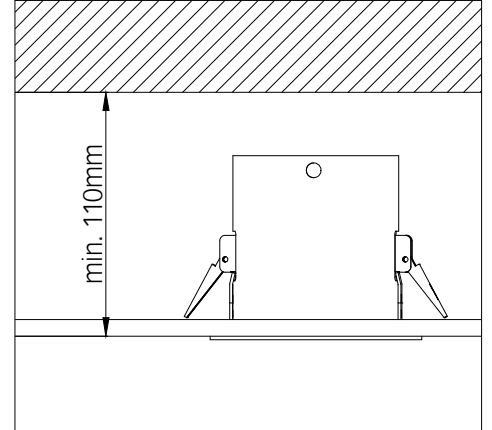

MIDPOINT F7 | RECESSED

1. MONTAGE UND INSTALLATION | MOUNTING AND INSTALLATION:

1. Bei allen Montagearbeiten Handschuhe tragen.
Use gloves when handling the fixture.

2. Montageöffnung.
Mounting cutout.

3.

4.
- min/max stripped wire length: 7mm-10mm
- max power supply cable: 1,5mm²

5. Luminaire not suitable for covering
with thermally insulating material.