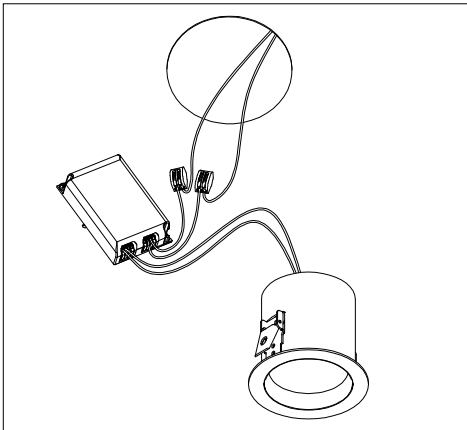

MIDPOINT F7 | RECESSED

1. MONTAGE UND INSTALLATION | MOUNTING AND INSTALLATION:

1. Bei allen Montagearbeiten Handschuhe tragen.
Use gloves when handling the fixture.

2. Montageöffnung.
Mounting cutout.

3.

4.
- min/max stripped wire length: 7mm-10mm
- max power supply cable: 1,5mm²

5. Luminaire not suitable for covering
with thermally insulating material.