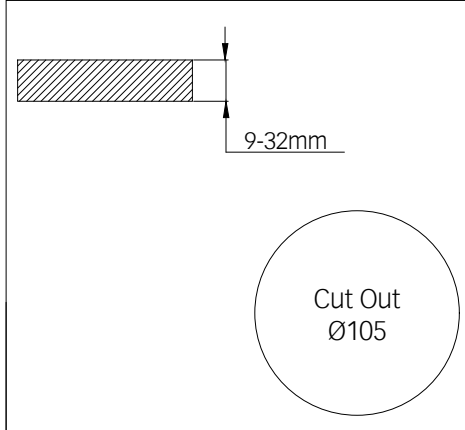

MIDPOINT F7 | RECESSED

1. MONTAGE UND INSTALLATION | MOUNTING AND INSTALLATION:

1. Bei allen Montagearbeiten Handschuhe tragen.
Use gloves when handling the fixture.

2. Montageöffnung.
Mounting cutout.

3.

4.
- min/max stripped wire length: 7mm-10mm
- max power supply cable: 1,5mm²

5. Luminaire not suitable for covering
with thermally insulating material.